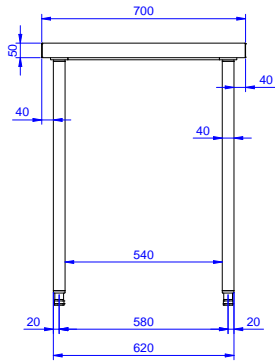

Short Form Specification

Item No. _____

The 50mm high worktop in 304 AISI stainless steel, 1mm in thickness, has upturned edges and incorporates a layer of sound deadening, waterproof and fireproof material. Square section legs 40x40mm on 1" height-adjustable feet in 304 AISI stainless steel.

Optional Accessories

- Set of 4 wheels (2 with brake) PNC 855150
d. 100mm for tables and sinks
(total height on wheels= 993 mm)
- Single drawer GN 1/1, 400mm PNC 855280
- Single drawer, 600mm PNC 855281
- Additional drawer, 600mm (to PNC 855295
set up a chest of 2, 3, 4
drawers)
- Additional drawer GN 1/1, PNC 855298
400mm (to set up a chest of 2,
3, 4 drawers)
- Lower shelf for 1700 mm tables PNC 855353
and sinks
- 3-sided underframe for PNC 855360
1700mm tables

APPROVAL: _____

Front

Side

Top

Key Information:

**External dimensions,
Width:**

133222 (TG1700N) 1700 mm

**External dimensions,
Depth:**

700 mm

**External dimensions,
Height:**

900 mm

Worktop thickness:

50 mm

Net weight:

52 kg