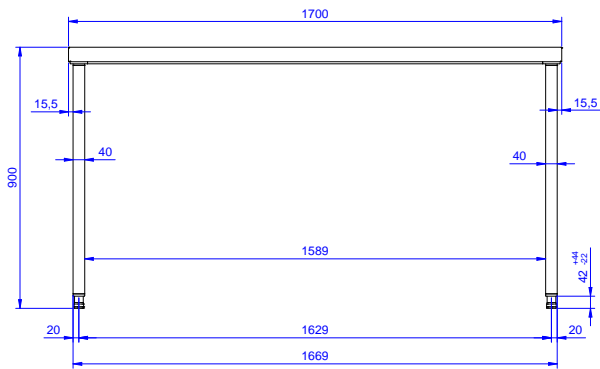

Short Form Specification

Item No. _____

The 50mm high worktop in 304 AISI stainless steel, 1mm in thickness, has upturned edges and incorporates a layer of sound deadening, waterproof and fireproof material. Square section legs 40x40mm on 1" height-adjustable feet in 304 AISI stainless steel.

Main Features

- Ideal for central positioning in the kitchen, either as island installation or back to back.

Construction

- 50 mm worktop in 304 AISI stainless steel, 10/10 in thickness with upturned edges and reinforced waterproof underpanel, incorporates a layer of sound deadening materials.
- Square section legs and 40 mm height-adjustable feet in 304 AISI stainless steel.
- Table top slots into legs without using screws to facilitate installation.
- 400 or 600 mm wide single drawer, chest of 4 drawers, lower shelf, three-sided underframe and set of castors as alternative to the feet, can be fitted as optional on all work tables.
- 40 mm-thick lower shelf (available as optional accessory on some models) slots easily into place at a height of 200 mm from the floor. Lower shelf is compulsory to install the chest of drawers.

APPROVAL: _____

Front

Side

Top

Key Information:

**External dimensions,
Width:**

133222 (TG1700N) 1700 mm

**External dimensions,
Depth:**

700 mm

**External dimensions,
Height:**

900 mm

Worktop thickness:

50 mm

Net weight:

52 kg