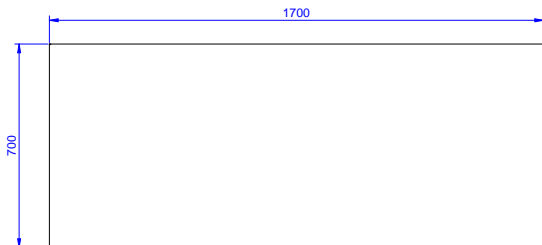

APPROVAL: _____

Front

Side

Top

Key Information:

**External dimensions,
Width:**

133222 (TG1700N) 1700 mm

**External dimensions,
Depth:**

700 mm

**External dimensions,
Height:**

900 mm

Worktop thickness:

50 mm

Net weight:

52 kg